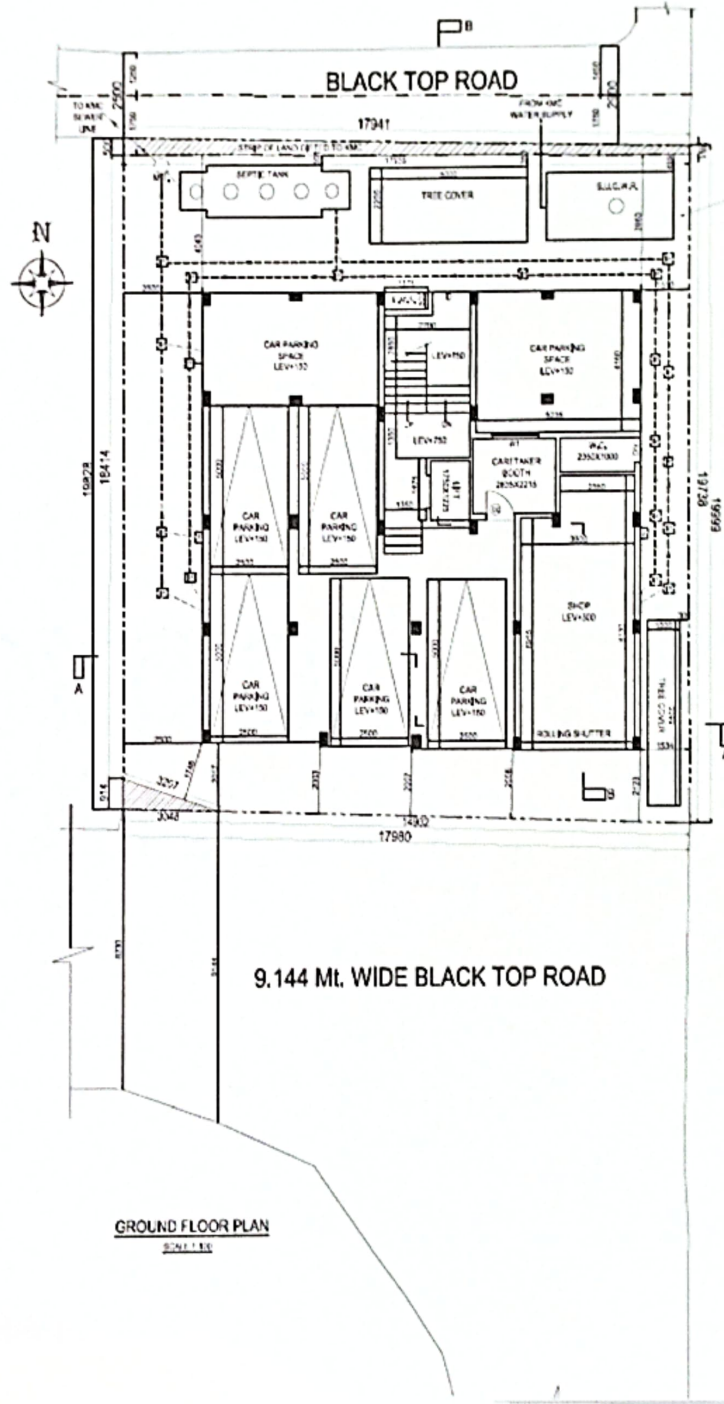

SSD CONSTRUCTION

Building Developer & Civil Contractor
287, Ganguly Bagan (33B, D.P.P ROAD) Kolkata-700047
Email id-joyshankarsarkar1983@gmail.com
Mob-9231852673

LOCATION MAP

Ref no.

Date-

LATITUDE: 22°28'26,12" N
LONGITUDE: 88°22'55,24" E